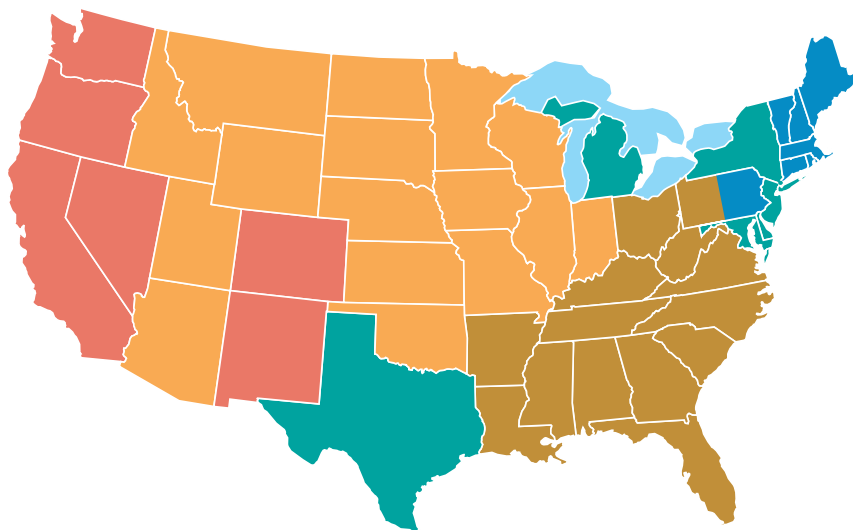

Regional Sales Managers

JOE KIRSCHEN

E-MAIL: jkirschen@lrp.com
PHONE: (215) 784-0910 ext. 6295
FAX: (215) 784-0870
NY, NJ, MD, DE, DC, MI, TX

TIM JORDAN

E-MAIL: tjordan@lrp.com
PHONE: (215) 784-0910 ext. 6550
FAX: (215) 784-0870
New England, Eastern Pennsylvania